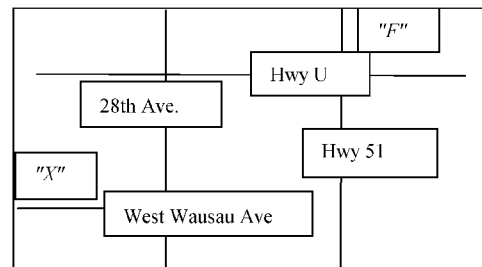

(*) Indicates NON-NCWHA Approved class

Take Hwy 51 to Hwy U exit ("F" = Fleet Farm)

Hwy U (turn to the west) to 28th Ave.

28th Ave. (turn to the south) to West Wausau Ave.

West Wausau Ave. (turn to the west)