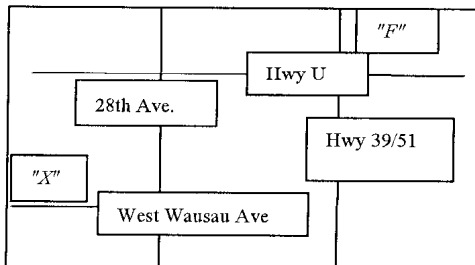

(*) Indicates NON-NCWHA Approved class

Take Hwy 39/51 to Hwy U exit ("F" = Fleet Farm)

Hwy U (turn to the west) to 28th Ave

28th Ave. (turn to the south) to West Wausau Ave.

West Wausau Ave. (turn to the west)